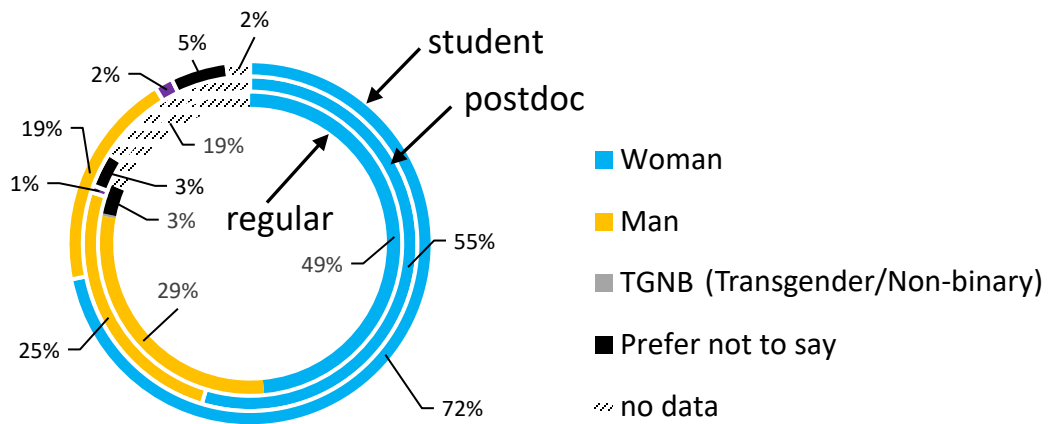

Gender within career stage