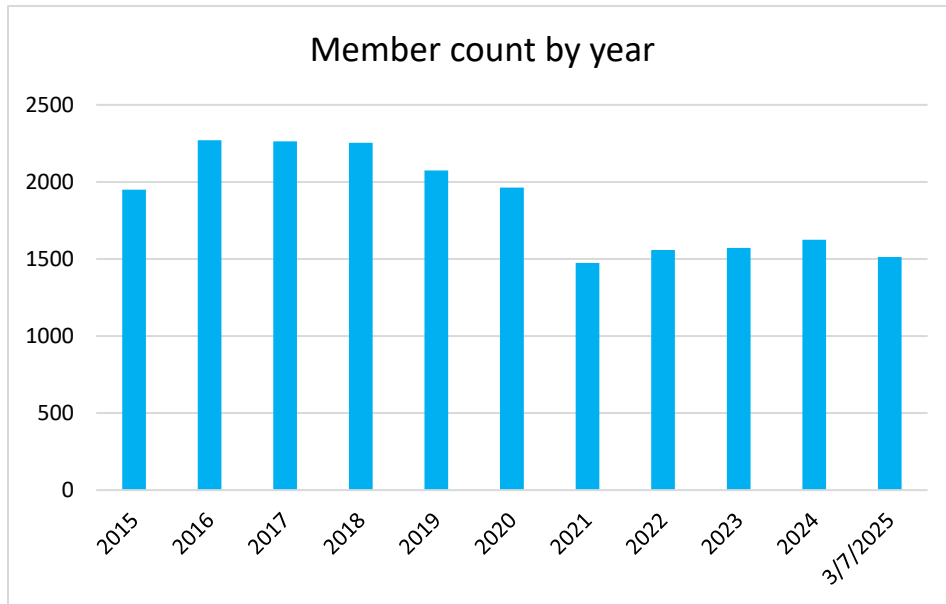

**AABA Membership Chair Report**  
**March 07, 2024**  
**Prepared by Stephanie Meredith**

**I. Membership Trends 2015-2025:** Membership numbers and % yearly change presented in the table below reflect end-of-year totals, except for 2025. At the time of the 2024 AABA Member Report (3-10-2023), there were a total of 1,499 members; this year’s membership count (as of 3-07-2025) is up by 14 members. Membership numbers seem to be holding steady.

year	2015	2016	2017	2018	2019	2020	2021	2022	2023	2024	3/'25
count	1950	2271	2263	2254	2074	1963	1474	1558	1572	1625	1513
% change	+24.8	+16.5	-0.4	-0.4	-8.0	-5.4	-24.9	+5.7	+0.9	+3.4	

**II. Membership demographics 2024:** Modifications of the 2024 membership renewal process to facilitate the acquisition of more complete demographic data on the membership were largely successful! Missing gender data decreased from 30% to 12% and missing ethnicity data decreased from 51% to 29%. Some missing ethnicity data are due to the fact that this question is conditional on US citizenship. Additionally, it is not a mandatory question. Data collection through the new X-CD system for membership year 2025 has reduced missing gender data to 5%, but missing ethnicity data are still at 29%. The membership chair can continue to work on collecting these data according to the Association’s needs for it.